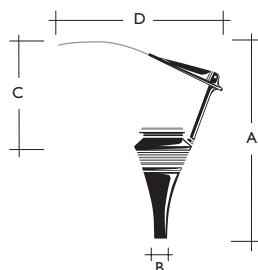

H: 4M. M.H. 150 W
Lux

Illuminance

Technical Data

- Protection degree IP 65 IK 10.
- Isolation degree Class II.
- Base, intermediate body, closing ring and coupling bracket of deflector made from aluminium alloy.
- Upper deflector made from aluminium sheet 4 mm thick, finished in white colour polyester resins.
- Symmetrical intensive reflector made from high purity aluminium.
- Control gear plate made from galvanised steel sheet. Fixed to it ,on its upper part we supply:
Ceramic lampholder and reflector
And on its lower part:
Ballast, ignitor and capacitor, fully wired
Connection terminal to connect to the mains.
Fixation clamp for feeding cable.
- Tempered closing glass for the optics.
- Rx7s ceramic lampholder
- Outside stainless steel screws
- Coupling to columns with Ø 60 x 100mm length spigot
- Lantern finished in high corrosion resistant polyester resins.
- Available colours
White RAL 9003, Black RAL 9011, Green RAL 6012 and Forge-Grey.

Suggestions of use

Outdoor decorative lighting, streets, squares and boulevards.
Ideal to any architectural environment, this luminaire stands out for its low glare and low luminance, providing a lighting exempt of hard shadows.

- Supplied in two cartons:
One with the complete luminaire without control gear

The Idelta luminaire was designed to be able to support the forces caused by winds of up to 150 Km/h.

Lamp	W	Lampholder	Equipment	Idelta	Weight (Kg)
 H.P.S./M.H.	70	Rx7s	YES	F-24970-HS	19,58
 H.P.S./M.H.	150	Rx7s	YES	F-24915-HS	20,33

Specify desired colour after the code number: (-B) White, (-G) Forge Grey, (-N) Black, (-V) Green

Idelta	A	B	C	D
	1074	Ø78	600	893