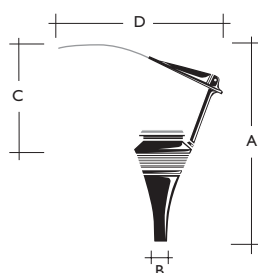

H: 4M. M.H. 150 W
Lux

Illuminance

Technical Data

- Protection degree IP 65 IK 10.
- Isolation degree Class II.
- Base, intermediate body, closing ring and coupling bracket of deflector made from aluminium alloy.
- Upper deflector made from aluminium sheet 4 mm thick, finished in white colour polyester resins.
- Symmetrical intensive reflector made from high purity aluminium.
- Control gear plate made from galvanised steel sheet. Fixed to it ,on its upper part we supply:
Ceramic lampholder and reflector
And on its lower part:
Ballast, ignitor and capacitor, fully wired
Connection terminal to connect to the mains.
Fixation clamp for feeding cable.
- Tempered closing glass for the optics.
- Rx7s ceramic lampholder
- Outside stainless steel screws
- Coupling to columns with Ø 60 x 100mm length spigot
- Lantern finished in high corrosion resistant polyester resins.
- Available colours
White RAL 9003, Black RAL 9011, Green RAL 6012 and Forge-Grey.

- Supplied in two cartons:
One with the complete luminaire without control gear

The Idelta luminaire was designed to be able to support the forces caused by winds of up to 150 Km/h.

Lamp	W	Lampholder	Equipment	Idelta	Weight (Kg)
 H.P.S./M.H.	70	Rx7s	YES	F-24970-HS	19,58
 H.P.S./M.H.	150	Rx7s	YES	F-24915-HS	20,33

Specify desired colour after the code number: (-B) White, (-G) Forge Grey, (-N) Black, (-V) Green

Idelta	A	B	C	D
	1074	Ø78	600	893