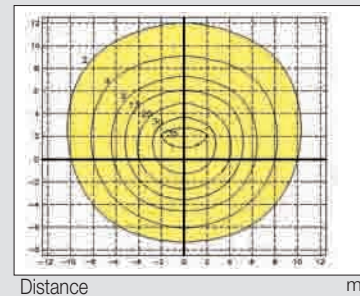

H: 4M. M.H. 150 W
Lux

Illuminance

Technical Data

- Protection degree IP 65 IK 10.
- Isolation degree Class II.
- Base, intermediate body, closing ring and coupling bracket of deflector made from aluminium alloy.
- Upper deflector made from aluminium sheet 4 mm thick, finished in white colour polyester resins.
- Symmetrical intensive reflector made from high purity aluminium.
- Control gear plate made from galvanised steel sheet. Fixed to it ,on its upper part we supply:
Ceramic lampholder and reflector
And on its lower part:
Ballast, ignitor and capacitor, fully wired
Connection terminal to connect to the mains.
Fixation clamp for feeding cable.
- Tempered closing glass for the optics.
- Rx7s ceramic lampholder
- Outside stainless steel screws
- Coupling to columns with Ø 60 x 100mm length spigot
- Lantern finished in high corrosion resistant polyester resins.
- Available colours
White RAL 9003, Black RAL 9011, Green RAL 6012 and Forge-Grey.

Specify desired colour after the code number: (-B) White, (-G) Forge Grey, (-N) Black, (-V) Green

Idelta	A	B	C	D
	1074	Ø78	600	893