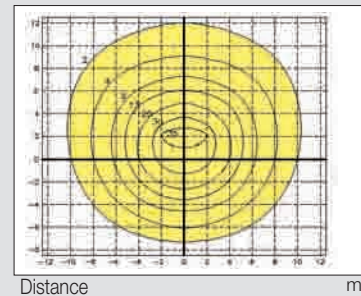

H: 4M. M.H. 150 W
Lux

Illuminance

Technical Data

- Protection degree IP 65 IK 10.
- Isolation degree Class II.
- Base, intermediate body, closing ring and coupling bracket of deflector made from aluminium alloy.
- Upper deflector made from aluminium sheet 4 mm thick, finished in white colour polyester resins.
- Symmetrical intensive reflector made from high purity aluminium.
- Control gear plate made from galvanised steel sheet. Fixed to it ,on its upper part we supply:
Ceramic lampholder and reflector
And on its lower part:
Ballast, ignitor and capacitor, fully wired
Connection terminal to connect to the mains.
Fixation clamp for feeding cable.
- Tempered closing glass for the optics.
- Rx7s ceramic lampholder
- Outside stainless steel screws
- Coupling to columns with Ø 60 x 100mm length spigot
- Lantern finished in high corrosion resistant polyester resins.
- Available colours
White RAL 9003, Black RAL 9011, Green RAL 6012 and Forge-Grey.

Specify desired colour after the code number: (-B) White, (-G) Forge Grey, (-N) Black, (-V) Green

Idelta	A	B	C	D
	1074	Ø78	600	893