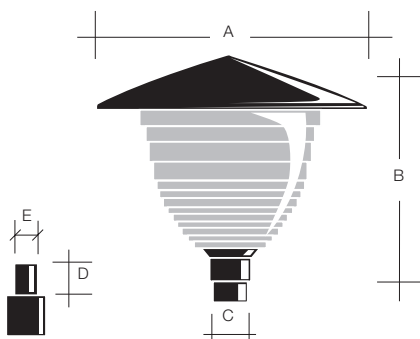

**FR 2 luminaire**  
Urban decorative lighting

Class I  IP 43

**Technical Data**

- Protection degree IP 43.
- Isolation degree Class I.
- Vandal-proof luminaire with built-in control gear.
- Enamelled injected aluminium base, Green RAL 6005 colour.
- High impact resistant opal polycarbonate diffuser.
- Enamelled aluminium top cover, white colour inside, green colour outside.
- Ceramic lampholder, earthing and watertightness gasket.
- Corrosion resistant.
- Fixation to Ø 60 x 55 mm. spigot.

| Lamp   | W         | Lampholder | Equipment | Code      | Weight (Kg) |
|--|-----------|------------|-----------|-----------|-------------|
|  M.V.C.C./HPS | 80-125/70 | E-27       | Empty     | F-22027   | 2,00        |
|  M.V.C.C.     | 80        | E-27       | YES       | F-22080-M | 3,60        |
|  M.V.C.C.     | 125       | E-27       | YES       | F-22125-M | 3,70        |
|  M.V.C.C.    | 250       | E-40       | Empty(*)  | F-22040   | 2,10        |
|  HPS        | 70        | E-27       | YES       | F-22070-S | 3,70        |

\* Without ignitor

Lamp with built-in ignitor 

\* The control gear for model F-22040 must be installed separately as there is no room enough inside the fitting to house it.

|     | A    | B   | C   | D  | E   |
|-----|------|-----|-----|----|-----|
| FR2 | Ø550 | 335 | Ø78 | 55 | Ø60 |