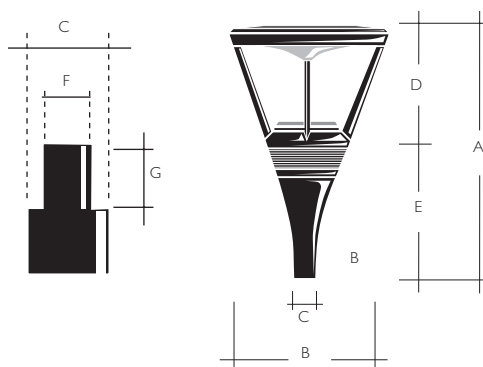

Delta Indirect
Urban decorative lighting

F-24815-HS HIT-DE 150W

Technical Data

- Protection degree IP 65 IK 10.
 - Isolation degree Class II.
 - Base, intermediate body, closing ring and top part made from aluminium alloy.
 - Upper deflector made from steel sheet white polyester powder finished UV rays stabilised.
 - Hemispherical reflector made from high purity sand blasted aluminium.
 - Control gear plate made from galvanised steel sheet.
- Fixed to the same on its upper part we supply:
- Ceramic lampholder.
- And on its lower part:
- Ballast, ignitor and capacitor, fully wired.
 - Connection terminal to connect to the mains.
 - Fixation clamp for feeding cable.
 - Top cover made from fully protected galvanized steel sheet.
 - Tempered closing glass for the optics.
 - Rx7s ceramic lampholder.
 - Finishing in high corrosion resistant polyester resin.
 - Outside stainless steel screws.
 - Coupling to columns with Ø60x100 length spigot.
- Supplied in three cartons:
- One with the top set.
 - One with the lower set.
 - And the third with the control gear.
 - White RAL 9003, Black RAL 9011, Green RAL 6012 and Forge-Grey.

Suggestions of use

Outdoor decorative lighting, streets, parks and squares.
Available colours

	Lámp	W	Lampholder	Equipment	 Delta Indirect	Weight (Kg)
	M.H./H.P.S.	70	Rx7s	YES	F-24870-HS	16,75
	M.H./H.P.S.	150	Rx7s	YES	F-24815-HS	17,55

Please specify desired colour when ordering, adding after the code number: (-B) White, (-N) Black, (-V) Green and (-GF) Forge-Grey.

	A	B	C	D	E	F	G
Delta Indirect	912	Ø589	Ø78	495	477	Ø60	100