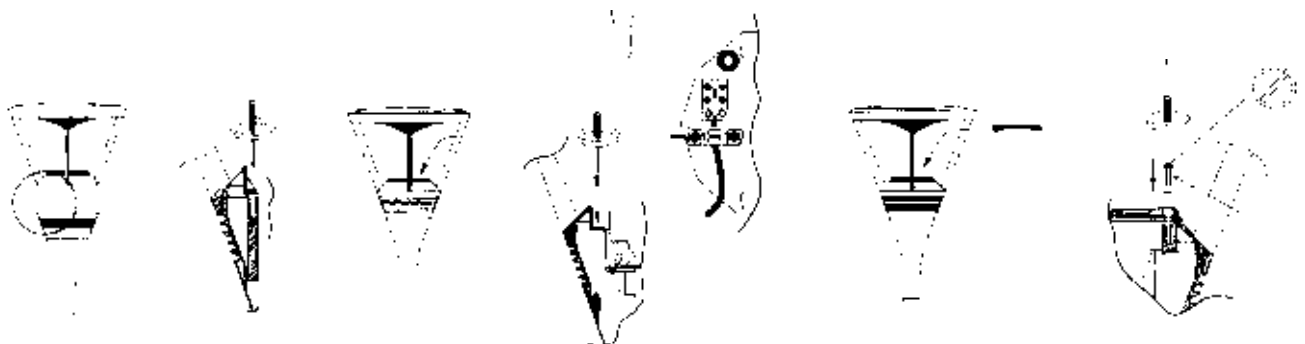

Delta Indirect
Urban decorative lighting

F-24815-HS HIT-DE 150W

Technical Data

- Protection degree IP 65 IK 10.
 - Isolation degree Class II.
 - Base, intermediate body, closing ring and top part made from aluminium alloy.
 - Upper deflector made from steel sheet white polyester powder finished UV rays stabilised.
 - Hemispherical reflector made from high purity sand blasted aluminium.
 - Control gear plate made from galvanised steel sheet.
- Fixed to the same on its upper part we supply:
- Ceramic lampholder.
- And on its lower part:
- Ballast, ignitor and capacitor, fully wired.
 - Connection terminal to connect to the mains.
 - Fixation clamp for feeding cable.
 - Top cover made from fully protected galvanized steel sheet.
 - Tempered closing glass for the optics.
 - Rx7s ceramic lampholder.
 - Finishing in high corrosion resistant polyester resin.
 - Outside stainless steel screws.
 - Coupling to columns with Ø60x100 length spigot.
- Supplied in three cartons:
- One with the top set.
 - One with the lower set.
 - And the third with the control gear.
 - White RAL 9003, Black RAL 9011, Green RAL 6012 and Forge-Grey.

Please specify desired colour when ordering, adding after the code number: (-B) White, (-N) Black, (-V) Green and (-GF) Forge-Grey.

	A	B	C	D	E	F	G
Delta Indirect	912	Ø589	Ø78	495	477	Ø60	100