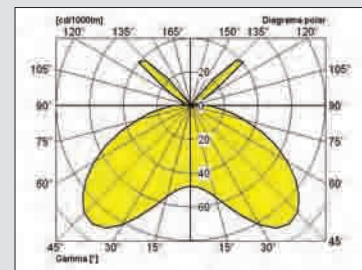

Delta Indirect
Urban decorative lighting

F-24815-HS HIT-DE 150W

Technical Data

- Protection degree IP 65 IK 10.
 - Isolation degree Class II.
 - Base, intermediate body, closing ring and top part made from aluminium alloy.
 - Upper deflector made from steel sheet white polyester powder finished UV rays stabilised.
 - Hemispherical reflector made from high purity sand blasted aluminium.
 - Control gear plate made from galvanised steel sheet.
- Fixed to the same on its upper part we supply:
- Ceramic lampholder.
- And on its lower part:
- Ballast, ignitor and capacitor, fully wired.
 - Connection terminal to connect to the mains.
 - Fixation clamp for feeding cable.
 - Top cover made from fully protected galvanized steel sheet.
 - Tempered closing glass for the optics.
 - Rx7s ceramic lampholder.
 - Finishing in high corrosion resistant polyester resin.
 - Outside stainless steel screws.
 - Coupling to columns with Ø60x100 length spigot.
- Supplied in three cartons:
- One with the top set.
 - One with the lower set.
 - And the third with the control gear.
 - White RAL 9003, Black RAL 9011, Green RAL 6012 and Forge-Grey.

Suggestions of use

Outdoor decorative lighting, streets, parks and squares.
Available colours

	Lámp	W	Lampholder	Equipment	 Delta Indirect	Weight (Kg)
	M.H./H.P.S.	70	Rx7s	YES	F-24870-HS	16,75
	M.H./H.P.S.	150	Rx7s	YES	F-24815-HS	17,55

Please specify desired colour when ordering, adding after the code number: (-B) White, (-N) Black, (-V) Green and (-GF) Forge-Grey.

	A	B	C	D	E	F	G
Delta Indirect	912	Ø589	Ø78	495	477	Ø60	100