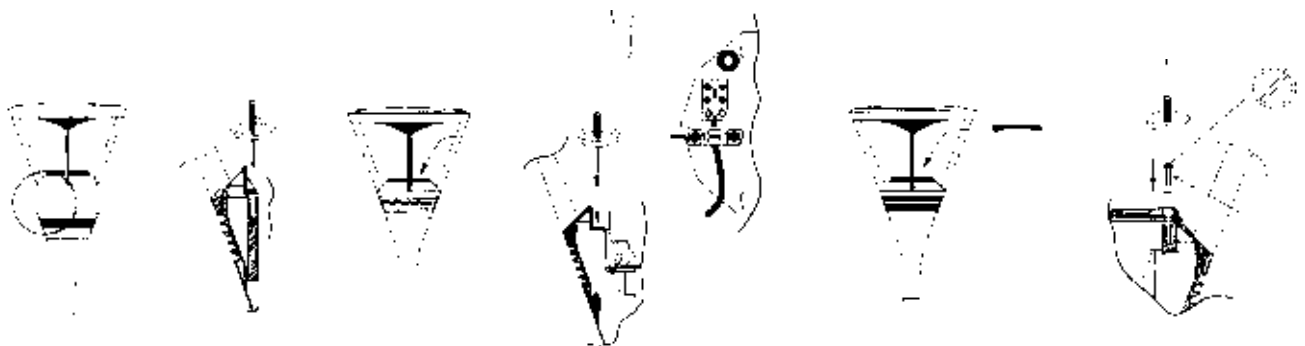

Delta Indirect
Urban decorative lighting

F-24815-HS HIT-DE 150W

Technical Data

- Protection degree IP 65 IK 10.
 - Isolation degree Class II.
 - Base, intermediate body, closing ring and top part made from aluminium alloy.
 - Upper deflector made from steel sheet white polyester powder finished UV rays stabilised.
 - Hemispherical reflector made from high purity sand blasted aluminium.
 - Control gear plate made from galvanised steel sheet.
- Fixed to the same on its upper part we supply:
- Ceramic lampholder.
- And on its lower part:
- Ballast, ignitor and capacitor, fully wired.
 - Connection terminal to connect to the mains.
 - Fixation clamp for feeding cable.
 - Top cover made from fully protected galvanized steel sheet.
 - Tempered closing glass for the optics.
 - Rx7s ceramic lampholder.
 - Finishing in high corrosion resistant polyester resin.
 - Outside stainless steel screws.
 - Coupling to columns with Ø60x100 length spigot.
- Supplied in three cartons:
- One with the top set.
 - One with the lower set.
 - And the third with the control gear.
 - White RAL 9003, Black RAL 9011, Green RAL 6012 and Forge-Grey.

Please specify desired colour when ordering, adding after the code number: (-B) White, (-N) Black, (-V) Green and (-GF) Forge-Grey.

	A	B	C	D	E	F	G
Delta Indirect	912	Ø589	Ø78	495	477	Ø60	100